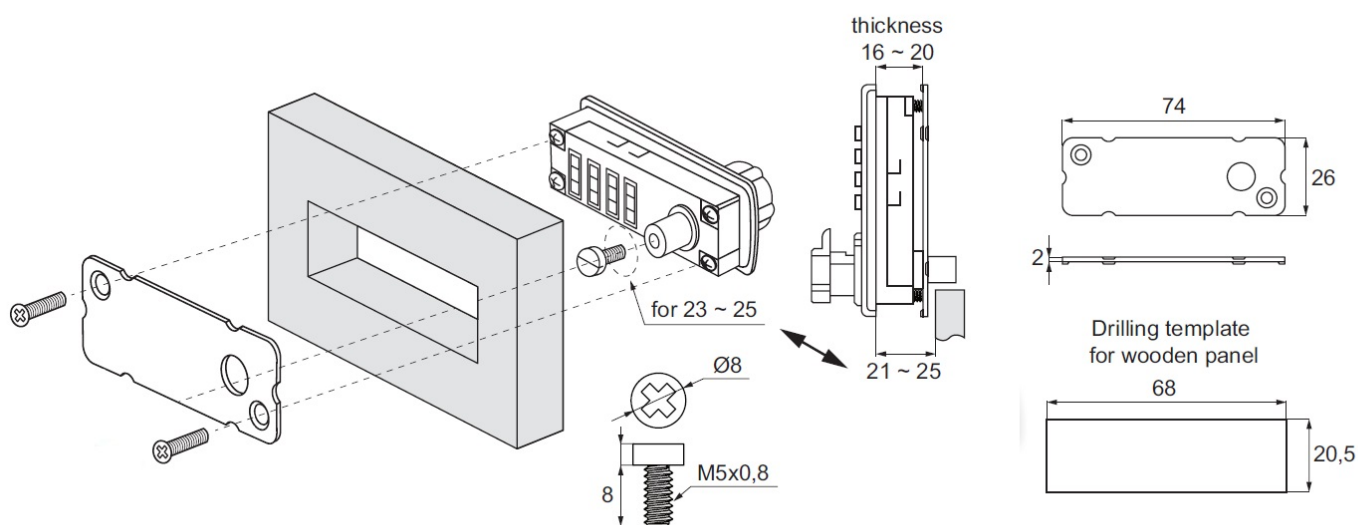

PRODUCT SHEET

Description:

Combi. Push Lock M330, 4-Digit, 90DG, "Public/Private", F/ Sliding Wooden Doors 16-20mm, Setting By Switch Button,, Master Key & Decoding Function, Master Key 14.08.256-0,, Vertical Installation. F/Metal Panels Use 14.08.269-9

Item number:

14.08.269-0

Units	Box	Carton	HS Code	Barcode
Pcs.	50	100	8301300000	
5704866483742				

SISO A/S

Mileparken 11
DK-2740 Skovlunde
Denmark
VAT: DK 24786013

Phone +45 45 830 900

www.siso.dk
siso@siso.dk

Danske Bank
Nytorv Branch
Copenhagen
SWIFT: DABADKKK

Account no.
4180 3112 112936
IBAN Account
DK7230003112112936